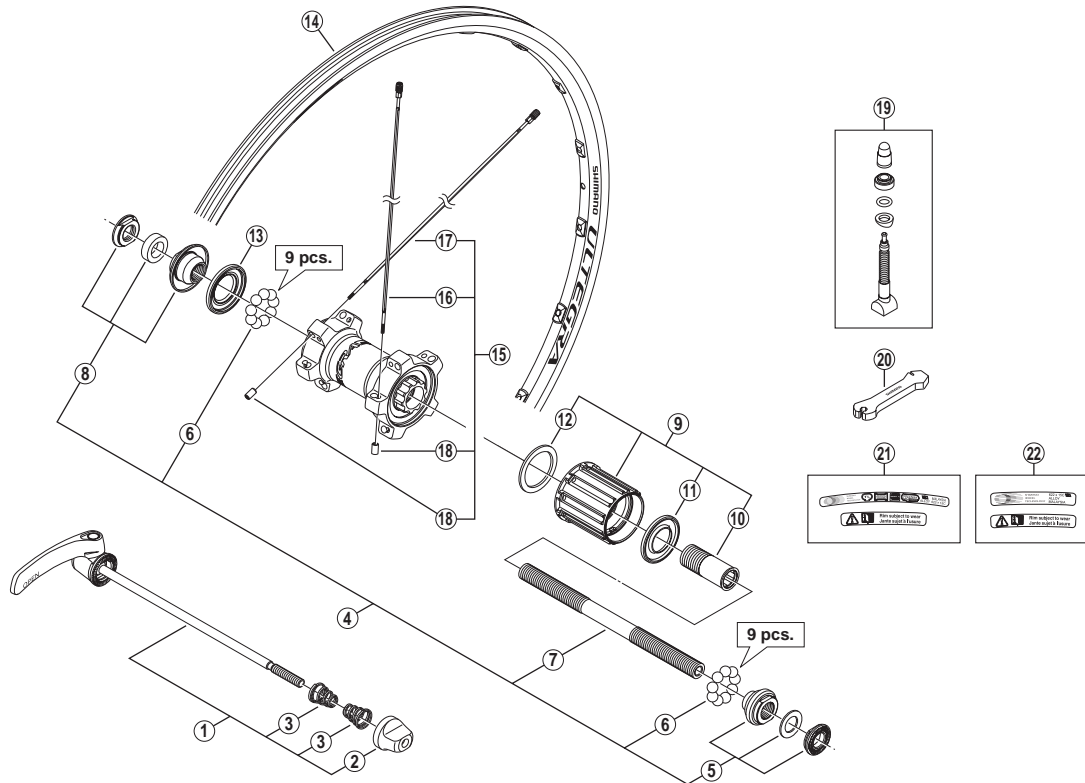

ULTEGRA Rear Wheel (8/9/10-Speed)

WH-6700-R Black

WH-6700-G-R Glossy Grey

• Over Lock Nut Dimension: 130 mm (5-1/8")

WH-RS20/RS30
WH-RS10

ITEM NO.	SHIMANO CODE NO.	DESCRIPTION	INTERCHANGEABILITY	
* 1	Y3DV98010	Complete Quick Release 163 mm (6-13/32") for WH-6700		
	Y4FP98150	Complete Quick Release 163 mm (6-13/32") for WH-6700-G		
	Y4FP98160	Complete Quick Release 168 mm (6-5/8") for WH-6700		
	Y4FP98170	Complete Quick Release 168 mm (6-5/8") for WH-6700-G		
2	Y23W91100	Quick Release Nut		
3	Y23111000	Volute Spring		
4	Y4FP98010	Complete Hub Axle 141 mm (5-9/16")		
5	Y4FP98020	Right Hand Lock Nut Unit		
6	Y00091310	Steel Ball (1/4") 18 pcs.	A	A
7	Y36019109	Hub Axle M10 x 141 mm (5-9/16")		
8	Y4FP98030	Left Hand Lock Nut Unit		
9	Y4FP98050	Complete Freewheel Body		
10	Y35904000	Body Fixing Bolt	A	A
11	Y3CR08000	Right Hand Seal Ring	A	A
12	Y37504000	Freewheel Body Washer	A	A
13	Y3CR09000	Left Hand Seal Ring	A	A
* 14	EWHRM2DREBD	Rim for WH-6700 {20H / Black}		
	EWHRM2VREGD	Rim for WH-6700-G {20H / Glossy Grey}		
* 15	EWHSPOKE2DB1	Spoke Unit for WH-6700 {Spoke (304 mm x 10 pcs. & 306 mm x 10 pcs.) / Spoke Plug (Silver/20 pcs.) / Washer (20 pcs.) / Hub Nut (20 pcs.)}		
	EWHSPOKE2DB2	Spoke Unit for WH-6700-G {Spoke (304 mm x 10 pcs. & 306 mm x 10 pcs.) / Spoke Plug (Black/20 pcs.) / Washer (20 pcs.) / Hub Nut (20 pcs.)}		
* 16	Y4FP98090	Right Hand Spoke (304 mm) w/Plug (Silver) & Washer for WH-6700		
	Y4GT98030	Right Hand Spoke (304 mm) w/Plug (Black) & Washer for WH-6700-G		
17	Y4FP98100	Left Hand Spoke (306 mm) w/Plug (Silver) & Washer for WH-6700		
	Y4GT98020	Left Hand Spoke (306 mm) w/Plug (Black) & Washer for WH-6700-G		
18	Y4CK89000	Hub Nut		
19	Y4DS98060	Valve Unit		
20	Y4CK19000	Spoke Plug Wrench		
21	Y4FP98070	Rim Sticker Unit for WH-6700		
* 22	Y4FP98140	Rim Sticker Unit for WH-6700-G		