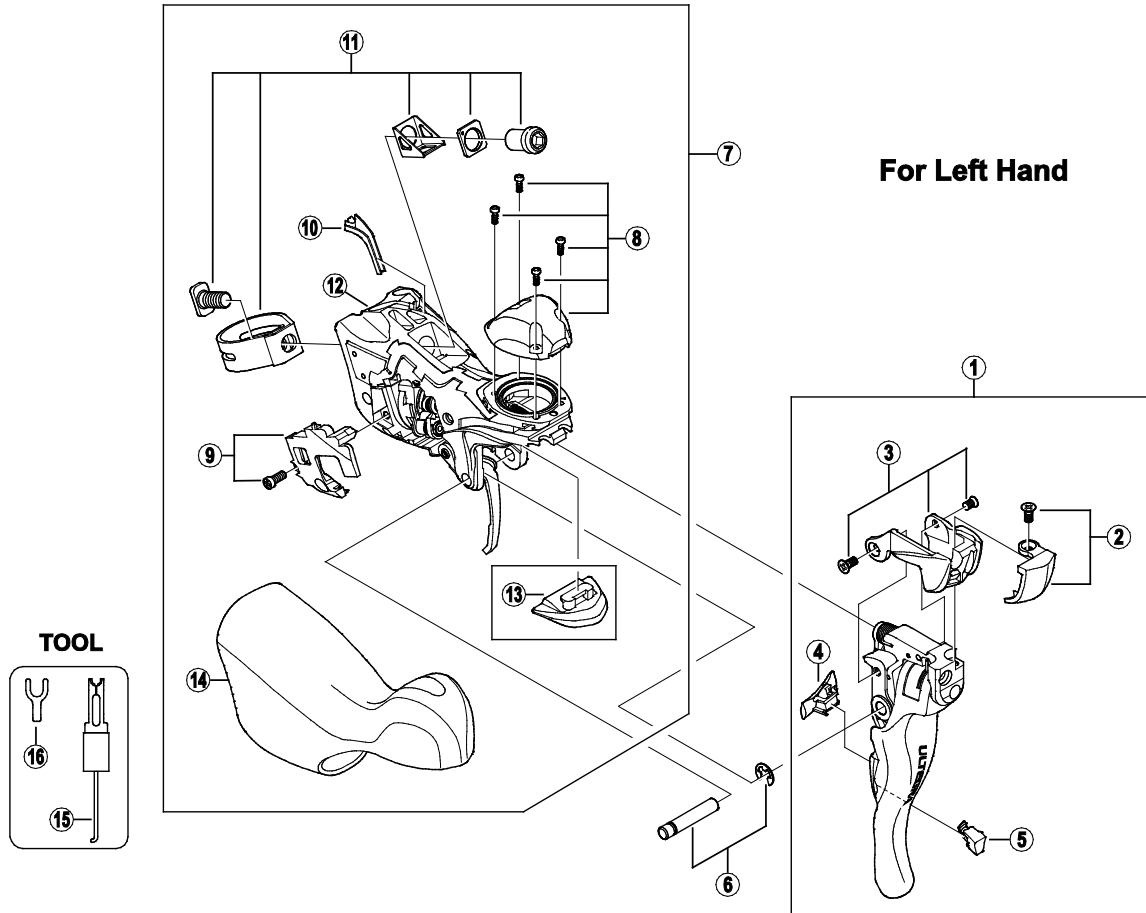

ULTEGRA Dual Control Lever (FLIGHT DECK Compatible)

ST-6703 For Triple Gear

ITEM NO.	SHIMANO CODE NO.	DESCRIPTION
1	Y6SE98010	L.H. Main Lever Assembly
2	Y6SE98020	L.H. Name Plate A & Fixing Screw
3	Y6SC98060	L.H. Name Plate B & Fixing Screws
4	Y6SD70000	L.H. Main Lever Support
5	Y6RU87010	L.H. Release Lever Support
6	Y6SC98070	Lever Axle & E-ring
7	Y6SE98030	L.H. Shifting Lever Unit
8	Y6SC98110	L.H. Top Cover Unitless & Fixing Screws
9	Y6SE98040	Unit Cover & Fixing Screw
10	Y6SE14000	L.H. SL Cable Guide
11	Y6SC98150	Clamp Band Unit (ø23.8 mm - ø24.2 mm)
12	Y6SE98050	L.H. Bracket
13	Y6SC76010	L.H. Adjustment Block (5 mm)
	Y6SC75010	L.H. Adjustment Block (10 mm)
* 14	Y6SE98060	Bracket Covers (Black/Pair)
* 14	Y6SE98070	Bracket Covers (White/Pair)
15	Y6RT68000	Tool A for E-ring
16	Y6RT66000	Tool B for E-ring