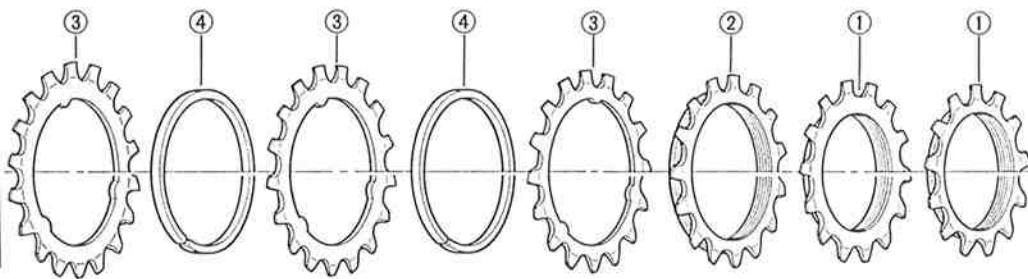

You may photocopy this sheet and use it as an order form.

SHIMANO

Model MF-6207-5 Multiple Freewheel
NEW SHIMANO 600EX / 5-Speed

MF-6207-6 Multiple Freewheel
NEW SHIMANO 600EX / 6-Speed

ITEM NO.	PART NO.	DESCRIPTION	Q'TY
1	124 1326	Sprocket Wheel 13T (B.C.40)	
	124 1435	Sprocket Wheel 14T (B.C.40)	
	124 1535	Sprocket Wheel 15T (B.C.40)	
	124 1635	Sprocket Wheel 16T (B.C.40)	
	124 1735	Sprocket Wheel 17T (B.C.40)	
2	124 1529	Sprocket Wheel 15T (B.C.47)	
	124 1629	Sprocket Wheel 16T (B.C.47)	
	124 1729	Sprocket Wheel 17T (B.C.47)	
	124 1829	Sprocket Wheel 18T (B.C.47)	
	124 1929	Sprocket Wheel 19T (B.C.47)	
3	124 2029	Sprocket Wheel 20T (B.C.47)	
	124 1632	Sprocket Wheel 16T	
	124 1732	Sprocket Wheel 17T	
	124 1832	Sprocket Wheel 18T	
	124 1932	Sprocket Wheel 19T	
	124 2032	Sprocket Wheel 20T	
	124 2132	Sprocket Wheel 21T	
	124 2232	Sprocket Wheel 22T	
	124 2332	Sprocket Wheel 23T	
	124 2432	Sprocket Wheel 24T	
	124 2532	Sprocket Wheel 25T	
4	124 2632	Sprocket Wheel 26T	
	124 2832	Sprocket Wheel 28T	
	124 3132	Sprocket Wheel 31T	
5	123 3223-4	Sprocket Wheel 32T	
	123 3423-4	Sprocket Wheel 34T	
4	124 5902	Spacer	
5	120 9802	Freewheel Body for 5-Speed	
	120 9801	Freewheel Body for 6-Speed	
6	120 2500	Cover for Body Fixing Race (6-Speed Only)	

Printed in Japan 8501-U591C