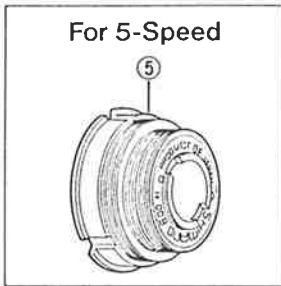

You may photocopy this sheet and use it as an order form.

SHIMANO

Model MF-6207-5

Multiple Freewheel
NEW SHIMANO 600EX / 5-Speed

MF-6207-6

Multipul Freewheel
NEW SHIMANO 600EX / 6-Speed

ITEM NO.	PART NO.	DESCRIPRION	Q'TY
1	124 1326	Sprocket Wheel 13T (B.C.40)	
	124 1435	Sprocket Wheel 14T (B.C.40)	
	124 1535	Sprocket Wheel 15T (B.C.40)	
	124 1635	Sprocket Wheel 16T (B.C.40)	
	124 1735	Sprocket Wheel 17T (B.C.40)	
2	124 1529	Sprocket Wheel 15T (B.C.47)	
	124 1629	Sprocket Wheel 16T (B.C.47)	
	124 1729	Sprocket Wheel 17T (B.C.47)	
	124 1829	Sprocket Wheel 18T (B.C.47)	
	124 1929	Sprocket Wheel 19T (B.C.47)	
	124 2029	Sprocket Wheel 20T (B.C.47)	
3	124 1632	Sprocket Wheel 16T	
	124 1732	Sprocket Wheel 17T	
	124 1832	Sprocket Wheel 18T	
	124 1932	Sprocket Wheel 19T	
	124 2032	Sprocket Wheel 20T	
	124 2132	Sprocket Wheel 21T	
	124 2232	Sprocket Wheel 22T	
	124 2332	Sprocket Wheel 23T	
	124 2432	Sprocket Wheel 24T	
	124 2532	Sprocket Wheel 25T	
	124 2632	Sprocket Wheel 26T	
	124 2832	Sprocket Wheel 28T	
	123 3023-4	Sprocket Wheel 30T	
	124 3132	Sprocket Wheel 31T	
123 3223-4	Sprocket Wheel 32T		
123 3423-4	Sprocket Wheel 34T		
4	124 5902	Spacer	
5	3-120 9802	Freewheel Body for 5-Speed	
	3-120 9801	Freewheel Body for 6-Speed	
6	120 2500	Cover for Body Fixing Race (6-Speed Only)	