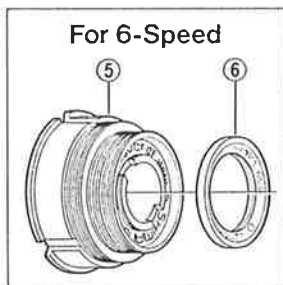

You may photocopy this sheet and use it as an order form.

SHIMANO

Model MF-6207-5 Multiple Freewheel
NEW SHIMANO 600EX / 5-Speed

MF-6207-6 Multiple Freewheel
NEW SHIMANO 600EX / 6-Speed

ITEM NO.	PART NO.	DESCRIPTION	Q'TY
1	124 1326	Sprocket Wheel 13T (B.C.40)	
	124 1435	Sprocket Wheel 14T (B.C.40)	
	124 1535	Sprocket Wheel 15T (B.C.40)	
	124 1635	Sprocket Wheel 16T (B.C.40)	
	124 1735	Sprocket Wheel 17T (B.C.40)	
2	124 1529	Sprocket Wheel 15T (B.C.47)	
	124 1629	Sprocket Wheel 16T (B.C.47)	
	124 1729	Sprocket Wheel 17T (B.C.47)	
	124 1829	Sprocket Wheel 18T (B.C.47)	
	124 1929	Sprocket Wheel 19T (B.C.47)	
3	124 2029	Sprocket Wheel 20T (B.C.47)	
	124 1632	Sprocket Wheel 16T	
	124 1732	Sprocket Wheel 17T	
	124 1832	Sprocket Wheel 18T	
	124 1932	Sprocket Wheel 19T	
	124 2032	Sprocket Wheel 20T	
	124 2132	Sprocket Wheel 21T	
	124 2232	Sprocket Wheel 22T	
	124 2332	Sprocket Wheel 23T	
	124 2432	Sprocket Wheel 24T	
	124 2532	Sprocket Wheel 25T	
4	124 2632	Sprocket Wheel 26T	
	124 2832	Sprocket Wheel 28T	
	124 3132	Sprocket Wheel 31T	
5	123 3223-4	Sprocket Wheel 32T	
	123 3423-4	Sprocket Wheel 34T	
4	124 5902	Spacer	
5	120 9802	Freewheel Body for 5-Speed	
	120 9801	Freewheel Body for 6-Speed	
6	120 2500	Cover for Body Fixing Race (6-Speed Only)	

Printed in Japan 8501-U591C