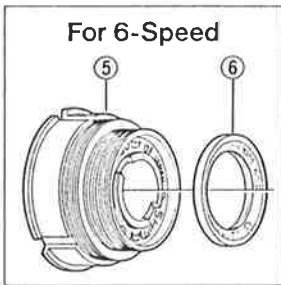

You may photocopy this sheet and use it as an order form.

SHIMANO

Model MF-6207-5

Multiple Freewheel
NEW SHIMANO 600EX / 5-Speed

MF-6207-6

Multipul Freewheel
NEW SHIMANO 600EX / 6-Speed

ITEM NO.	PART NO.	DESCRIPRION	Q'TY
1	124 1326	Sprocket Wheel 13T (B.C.40)	
	124 1435	Sprocket Wheel 14T (B.C.40)	
	124 1535	Sprocket Wheel 15T (B.C.40)	
	124 1635	Sprocket Wheel 16T (B.C.40)	
	124 1735	Sprocket Wheel 17T (B.C.40)	
2	124 1529	Sprocket Wheel 15T (B.C.47)	
	124 1629	Sprocket Wheel 16T (B.C.47)	
	124 1729	Sprocket Wheel 17T (B.C.47)	
	124 1829	Sprocket Wheel 18T (B.C.47)	
	124 1929	Sprocket Wheel 19T (B.C.47)	
	124 2029	Sprocket Wheel 20T (B.C.47)	
3	124 1632	Sprocket Wheel 16T	
	124 1732	Sprocket Wheel 17T	
	124 1832	Sprocket Wheel 18T	
	124 1932	Sprocket Wheel 19T	
	124 2032	Sprocket Wheel 20T	
	124 2132	Sprocket Wheel 21T	
	124 2232	Sprocket Wheel 22T	
	124 2332	Sprocket Wheel 23T	
	124 2432	Sprocket Wheel 24T	
	124 2532	Sprocket Wheel 25T	
	124 2632	Sprocket Wheel 26T	
	124 2832	Sprocket Wheel 28T	
	123 3023-4	Sprocket Wheel 30T	
	124 3132	Sprocket Wheel 31T	
123 3223-4	Sprocket Wheel 32T		
123 3423-4	Sprocket Wheel 34T		
4	124 5902	Spacer	
5	3-120 9802	Freewheel Body for 5-Speed	
	3-120 9801	Freewheel Body for 6-Speed	
6	120 2500	Cover for Body Fixing Race (6-Speed Only)	