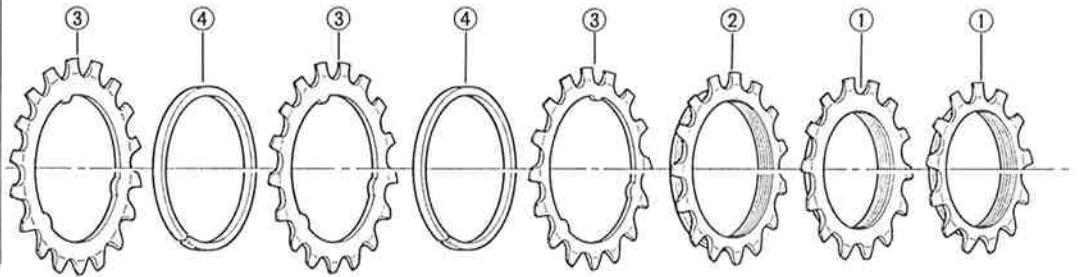

You may photocopy this sheet and use it as an order form.

SHIMANO

Model MF-6207-5

Multiple Freewheel
NEW SHIMANO 600EX / 5-Speed

MF-6207-6

Multipul Freewheel
NEW SHIMANO 600EX / 6-Speed

ITEM NO.	PART NO.	DESCRIPRION	Q'TY
1	124 1326	Sprocket Wheel 13T (B.C.40)	
	124 1435	Sprocket Wheel 14T (B.C.40)	
	124 1535	Sprocket Wheel 15T (B.C.40)	
	124 1635	Sprocket Wheel 16T (B.C.40)	
	124 1735	Sprocket Wheel 17T (B.C.40)	
2	124 1529	Sprocket Wheel 15T (B.C.47)	
	124 1629	Sprocket Wheel 16T (B.C.47)	
	124 1729	Sprocket Wheel 17T (B.C.47)	
	124 1829	Sprocket Wheel 18T (B.C.47)	
	124 1929	Sprocket Wheel 19T (B.C.47)	
	124 2029	Sprocket Wheel 20T (B.C.47)	
3	124 1632	Sprocket Wheel 16T	
	124 1732	Sprocket Wheel 17T	
	124 1832	Sprocket Wheel 18T	
	124 1932	Sprocket Wheel 19T	
	124 2032	Sprocket Wheel 20T	
	124 2132	Sprocket Wheel 21T	
	124 2232	Sprocket Wheel 22T	
	124 2332	Sprocket Wheel 23T	
	124 2432	Sprocket Wheel 24T	
	124 2532	Sprocket Wheel 25T	
	124 2632	Sprocket Wheel 26T	
	124 2832	Sprocket Wheel 28T	
	123 3023-4	Sprocket Wheel 30T	
	124 3132	Sprocket Wheel 31T	
123 3223-4	Sprocket Wheel 32T		
123 3423-4	Sprocket Wheel 34T		
4	124 5902	Spacer	
5	3-120 9802	Freewheel Body for 5-Speed	
	3-120 9801	Freewheel Body for 6-Speed	
6	120 2500	Cover for Body Fixing Race (6-Speed Only)	