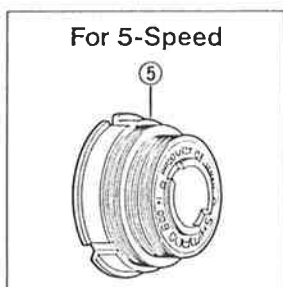

You may photocopy this sheet and use it as an order form.

SHIMANO

Model MF-6207-5 Multiple Freewheel
NEW SHIMANO 600EX / 5-Speed

MF-6207-6 Multiple Freewheel
NEW SHIMANO 600EX / 6-Speed

ITEM NO.	PART NO.	DESCRIPTION	Q'TY
1	124 1326	Sprocket Wheel 13T (B.C.40)	
	124 1435	Sprocket Wheel 14T (B.C.40)	
	124 1535	Sprocket Wheel 15T (B.C.40)	
	124 1635	Sprocket Wheel 16T (B.C.40)	
	124 1735	Sprocket Wheel 17T (B.C.40)	
2	124 1529	Sprocket Wheel 15T (B.C.47)	
	124 1629	Sprocket Wheel 16T (B.C.47)	
	124 1729	Sprocket Wheel 17T (B.C.47)	
	124 1829	Sprocket Wheel 18T (B.C.47)	
	124 1929	Sprocket Wheel 19T (B.C.47)	
3	124 2029	Sprocket Wheel 20T (B.C.47)	
	124 1632	Sprocket Wheel 16T	
	124 1732	Sprocket Wheel 17T	
	124 1832	Sprocket Wheel 18T	
	124 1932	Sprocket Wheel 19T	
	124 2032	Sprocket Wheel 20T	
	124 2132	Sprocket Wheel 21T	
	124 2232	Sprocket Wheel 22T	
	124 2332	Sprocket Wheel 23T	
	124 2432	Sprocket Wheel 24T	
	124 2532	Sprocket Wheel 25T	
4	124 2632	Sprocket Wheel 26T	
	124 2832	Sprocket Wheel 28T	
	124 3132	Sprocket Wheel 31T	
5	123 3223-4	Sprocket Wheel 32T	
	123 3423-4	Sprocket Wheel 34T	
4	124 5902	Spacer	
5	120 9802	Freewheel Body for 5-Speed	
	120 9801	Freewheel Body for 6-Speed	
6	120 2500	Cover for Body Fixing Race (6-Speed Only)	

Printed in Japan 8501-U591C