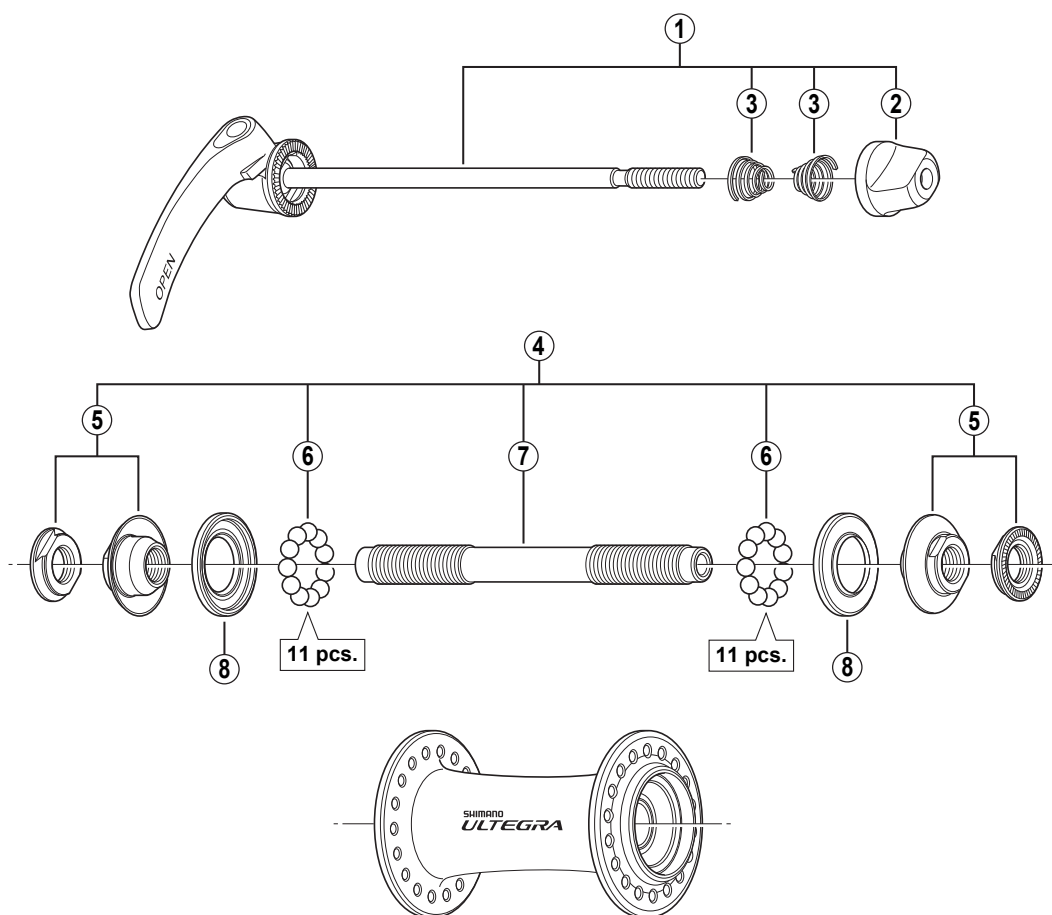

ULTEGRA Front Hub HB-6700

• Over Lock Nut Dimension: 100 mm (3-15/16")

ITEM NO.	SHIMANO CODE NO.	DESCRIPTION	INTERCHANGEABILITY		
			HB-7900	HB-6600	HB-5600
1	Y-27S 98010	Complete Quick Release 133 mm (5-1/4")	B	B	B
2	Y-23W91100	Quick Release Nut		A	A
3	Y-231 11000	Volute Spring		A	A
4	Y-27S 98020	Complete Hub Axle 108 mm (4-1/4")			
5	Y-27S 98030	Lock Nut Unit			
6	Y-4BB98030	Steel Ball (3/16") 22 pcs.		A	A
7	Y-21S 02000	Hub Axle M10 x 108 mm (4-1/4")			
8	Y-2TA 06000	Seal Ring			

A: Same parts.

B: Parts are usable, but differ in materials, appearance, finish, size, etc.

Absence of mark indicates non-interchangeability.

0902-2914

Specifications are subject to change without notice.

SHIMANO