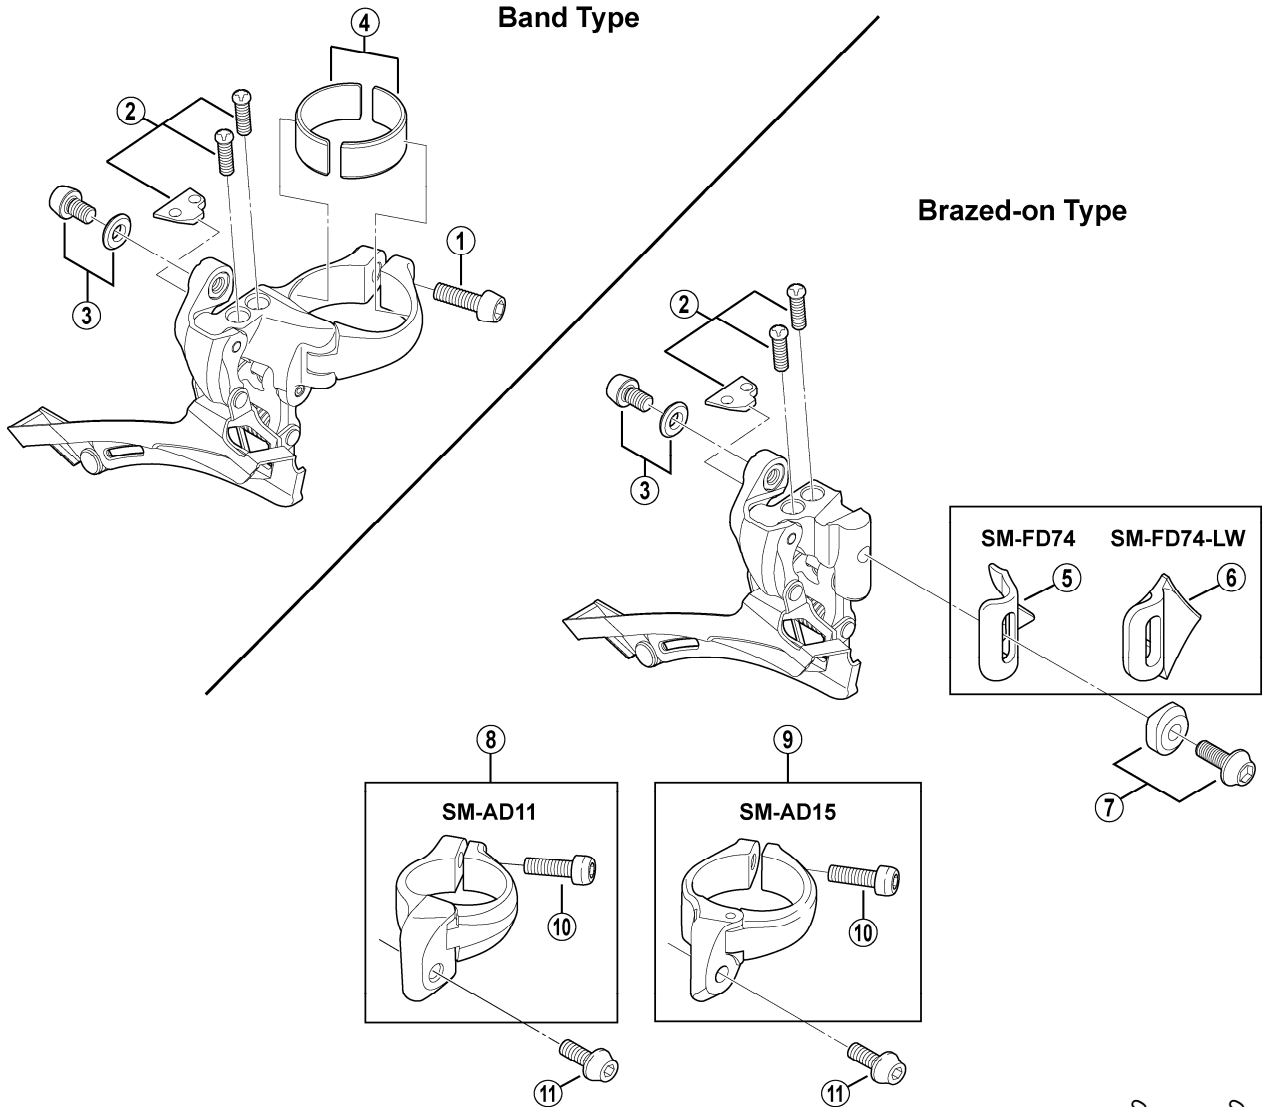

ULTEGRA Front Derailleur

**FD-6700**

Silver Version

**FD-6700-G**

Glossy Grey Version

FD-7900  
FD-6600  
FD-5700

ITEM NO.	SHIMANO CODE NO.	DESCRIPTION	INTERCHANGEABILITY		
			FD-7900	FD-6600	FD-5700
1	Y5A407020	Clamp Bolt (M5 x 15)	B	A	A
* 2	Y5LW98030	Stroke Adjust Screws (M4 x 13) & Plate			A
* 3	Y5LW98040	Cable Fixing Plate & Bolt (M5 x 8)			A
4	Y5JD98020	Clamp Band Adapter (2 pcs.) for S-size / $\phi$ 28.6 mm (1-1/8")		A	A
5	Y58032000	SM-FD74 Brazed-on Bracket	A	A	A
6	Y58032100	SM-FD74-LW Brazed-on Bracket (Investment Cast)	A	A	A
7	Y5JD98030	Clamp Bolt (M5 x 13.5) & Radius Washer for Brazed-on Type		A	A
8	Y5JD98040	SM-AD11 Clamp Band Unit $\phi$ 31.8 mm (1-1/4") for Brazed-on Type		A	A
9	Y5JD98050	SM-AD15 Clamp Band Unit $\phi$ 34.9 mm (1-3/8") for Brazed-on Type		A	A
10	Y59L19100	Clamp Bolt (M5 x 17.5) for SM-AD11 / AD15	A	A	A
11	Y5C252000	Clamp Bolt (M5 x 13.5) for SM-AD11 / AD15	A	A	A

A: Same parts.  
B: Parts are usable, but differ in materials, appearance, finish, size, etc.  
Absence of mark indicates non-interchangeability.

Mar.-2011-2938A  
© Shimano Inc. A

Specifications are subject to change without notice.

**SHIMANO**