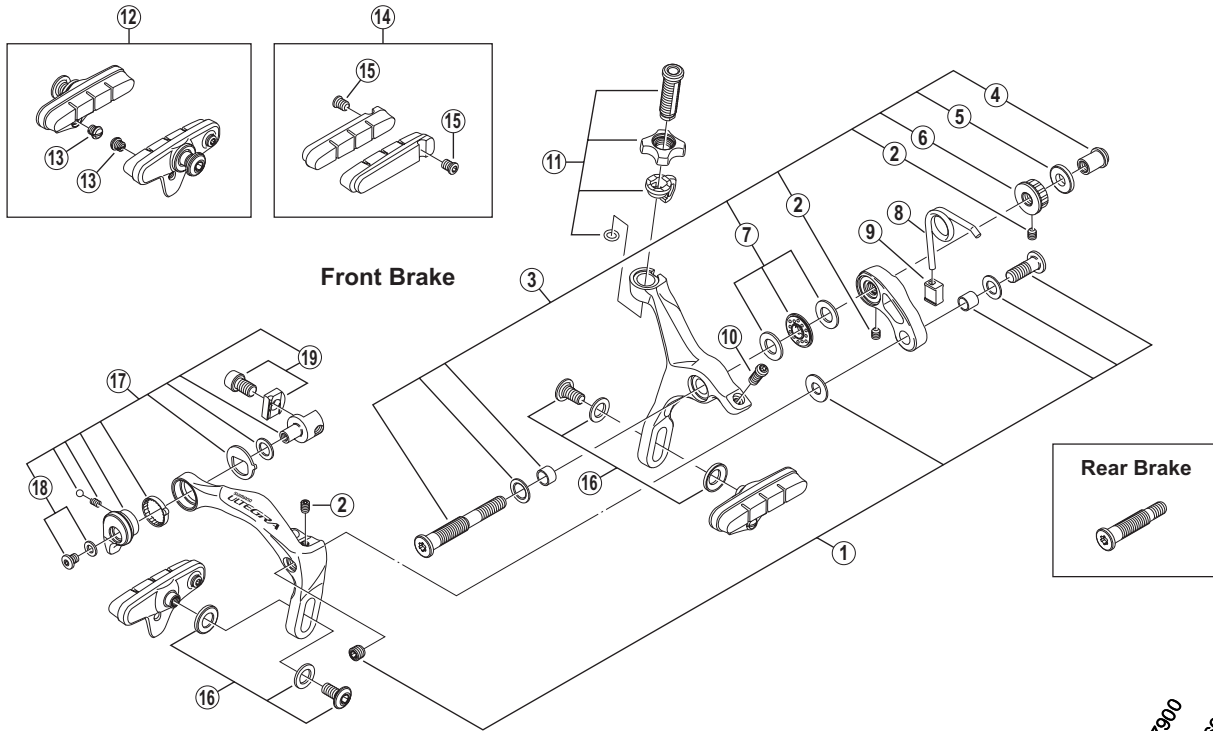

ULTEGRA Caliper Brake

BR-6700 Silver Version

BR-6700-G Glossy Grey Version

BR-7900
BR-6800
BR-5700

ITEM NO.	SHIMANO CODE NO.	DESCRIPTION	INTERCHANGEABILITY
1	Y8G698010	Arm Bolt Unit (M6 x 17.5)	B
2	Y88414200	Set Bolt (M4)	B A
3	Y8G698020	Front Pivot Bolt Assembly {Pivot Bolt: 52.5 mm (2-1/16") / Pivot Nut: 10.5 mm}	
	Y8G698030	Front Pivot Bolt Assembly {Pivot Bolt: 52.5 mm (2-1/16") / Pivot Nut: 12.5 mm}	
	Y8G698040	Front Pivot Bolt Assembly {Pivot Bolt: 52.5 mm (2-1/16") / Pivot Nut: 18.0 mm}	
	Y8G698050	Front Pivot Bolt Assembly {Pivot Bolt: 52.5 mm (2-1/16") / Pivot Nut: 27.0 mm}	
	Y8G698110	Front Pivot Bolt Assembly {Pivot Bolt: 52.5 mm (2-1/16") / Pivot Nut: 32.0 mm}	
	Y8G698060	Rear Pivot Bolt Assembly {Pivot Bolt: 37.8 mm (1-1/2") / Pivot Nut: 10.5 mm}	
4	Y8G615000	Pivot Nut (10.5 mm) for Front/Rear	B
	Y8G615010	Pivot Nut (12.5 mm) for Front	B
	Y85574310	Pivot Nut (18.0 mm) for Front	A B B
	Y8A023200	Pivot Nut (27.0 mm) for Front	A B B
	Y8A023210	Pivot Nut (32.0 mm) for Front	
5	Y85850120	Spacer-R (2 mm)	B
6	Y8G608000	Lock Nut (M7)	
7	Y84B98050	Ball Retainer Unit (ø7)	A A A
8	Y8FN10000	Arm Spring	A A
9	Y8G613000	Spring Bush	
10	Y8FA09000	EC-Bolt (M4 x 10.2)	A
11	Y8G698120	Cable Adjusting Bolt Unit	
* 12	Y8G698080	R55C3 Cartridge-Type Brake Shoe Set (Pair) for BR-6700	B B
	Y8G698130	R55C3 Cartridge-Type Brake Shoe Set (Pair) for BR-6700-G	
13	Y8FA16000	Tire Guide	A A
14	Y8FN98090	R55C3 Cartridge-Type Brake Shoes & Fixing Bolts (Pair)	A A
	Y8FN98140	R55C3 Cartridge-Type Brake Shoes & Fixing Bolts (Pair) for Carbon Rim	A A
15	Y8FA17000	Fixing Bolt (M4 x 5.5)	A A A
16	Y8G698090	Shoe Fixing Bolt Unit (M5 x 11.2)	B B B
17	Y8G698100	Quick Release Assembly	
18	Y8FA98110	Quick Release Fixing Bolt (M4 x 4.8) & Washer	A
19	Y8F598080	Cable Fixing Bolt (M6 x 8.5) & Plate	A