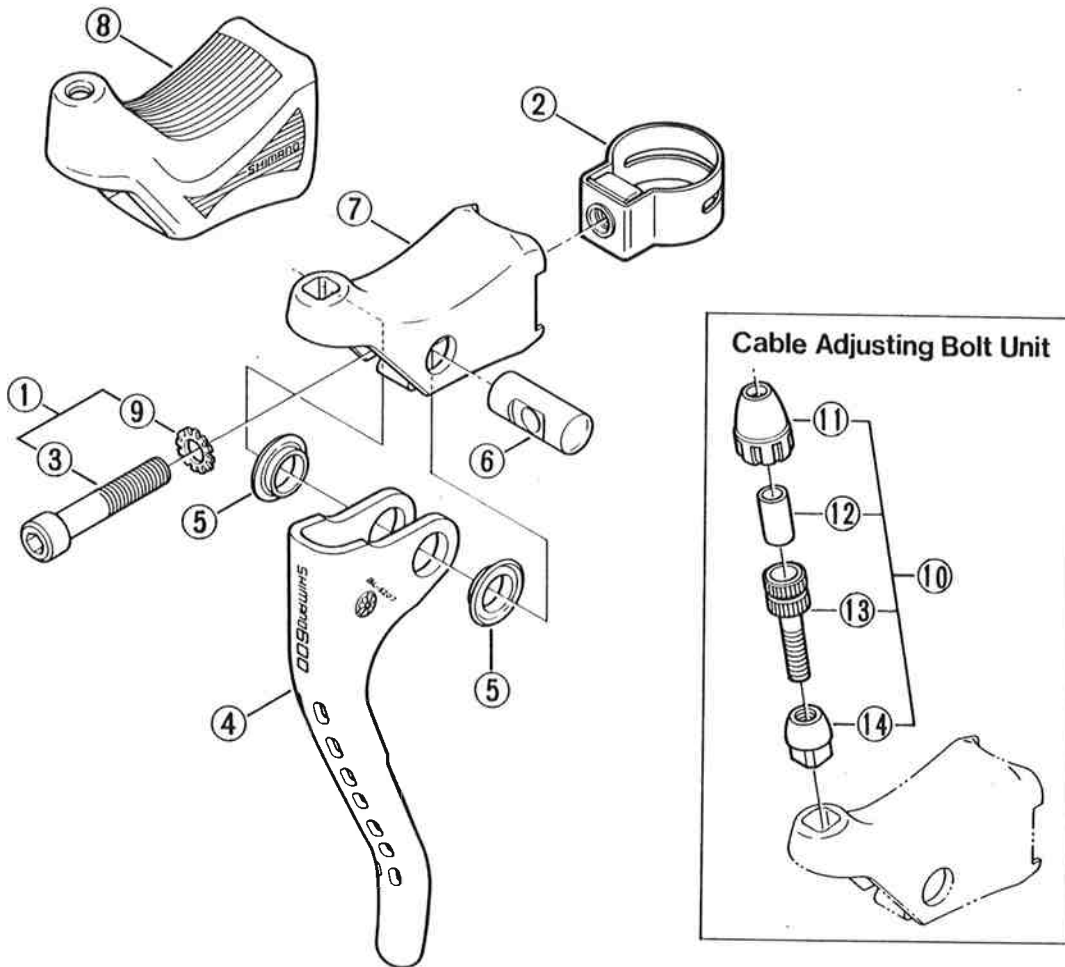

BL-6207 Brake Lever

NEW SHIMANO 600EX

ITEM NO.	PART NO.	DESCRIPTION	Q'TY
1	3-847 9901	Clamp Bolt & Washer	
	3-883 9002	Clamp Band ($\phi 23.8\text{mm}$ & $\phi 24.2\text{mm}$)	
* 3	883 0100-1	Clamp Bolt	
4	3-847 9852	Lever Assembly	
5	847 3600	Bushing	
6	847 3400	Pull-Up Stud	
7	847 3100	Lever Bracket	
8	847 3300	Bracket Cover (Brown)	
	847 3301	Bracket Cover (Black)	
9	811 6100	Teethed Washer	
10	3-847 9853	Cable Adjusting Bolt Unit (Option)	
11	847 4300	Cable Adjusting Bolt Cap (Option)	
	620 6000	Outer Casing Cap (Option)	
	847 4100	Cable Adjusting Bolt (Option)	
14	847 4200	Cable Adjusting Nut (Option)	

Printed in Japan 8508-E592B-1

You may photocopy this sheet and use it as an order form.

SHIMANO

Model BL-6207

Brake Lever
NEW SHIMANO 600EX

ITEM NO.	PART NO.	DESCRIPTION	Q'TY
* 1	847 9901	Clamp Bolt & Washer	
2	883 9002	Clamp Band (φ23.8mm)	
3	847 9852	Lever Assembly	
4	847 3600	Bushing	
5	847 3400	Pull-Up Stud	
6	847 3100	Lever Bracket	
* 7	847 3300	Bracket Cover (Brown)	
	847 3301	Bracket Cover (Black)	
* 8	847 9853	Cable Adjusting Bolt Unit (Option)	