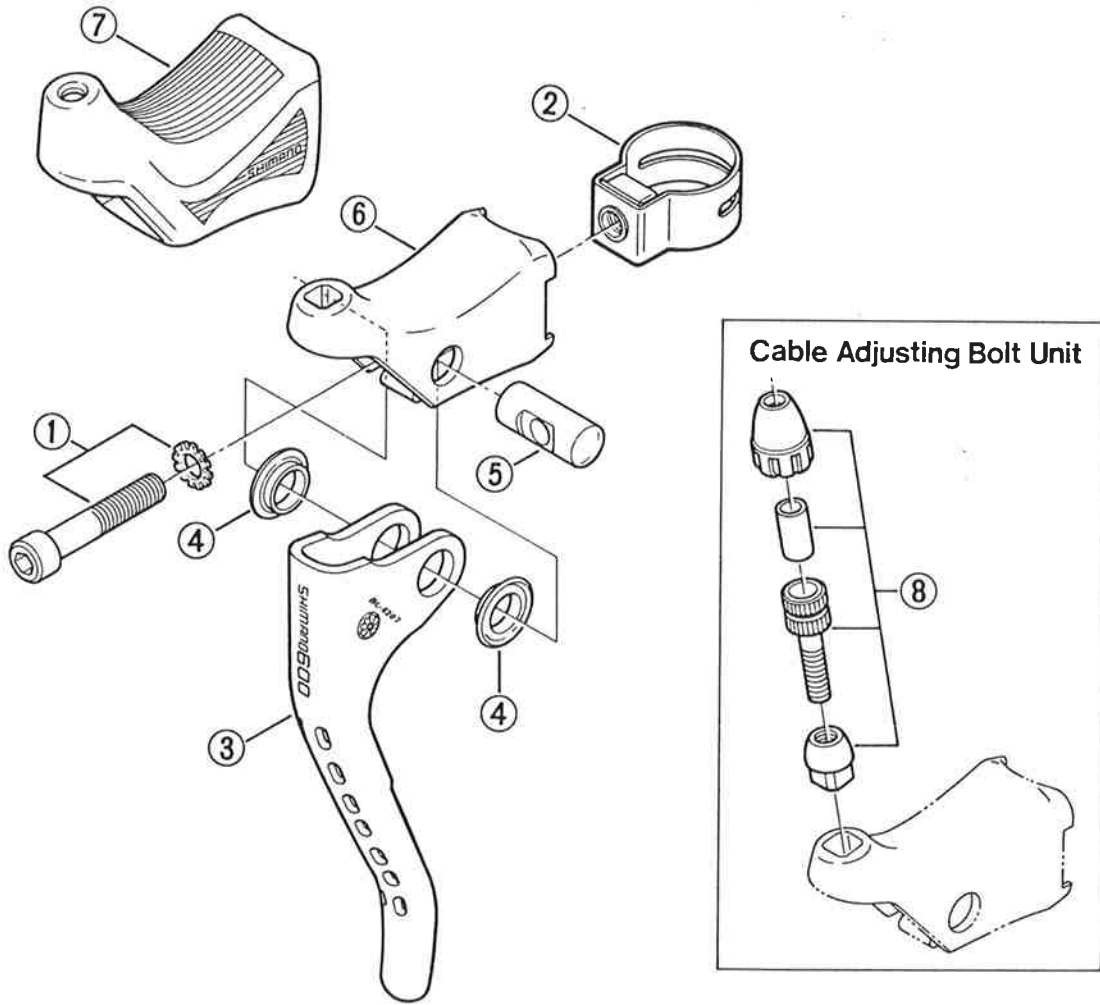

BL-6207 Brake Lever

NEW SHIMANO 600EX

ITEM NO.	PART NO.	DESCRIPTION	Q'TY
1	3-847 9901	Clamp Bolt & Washer	
	3-883 9002	Clamp Band ($\phi 23.8\text{mm}$ & $\phi 24.2\text{mm}$)	
* 3	883 0100-1	Clamp Bolt	
4	3-847 9852	Lever Assembly	
5	847 3600	Bushing	
6	847 3400	Pull-Up Stud	
7	847 3100	Lever Bracket	
8	847 3300	Bracket Cover (Brown)	
	847 3301	Bracket Cover (Black)	
9	811 6100	Teethed Washer	
10	3-847 9853	Cable Adjusting Bolt Unit (Option)	
11	847 4300	Cable Adjusting Bolt Cap (Option)	
	620 6000	Outer Casing Cap (Option)	
	847 4100	Cable Adjusting Bolt (Option)	
14	847 4200	Cable Adjusting Nut (Option)	

Printed in Japan 8508-E592B-1

You may photocopy this sheet and use it as an order form.

SHIMANO

Model BL-6207

Brake Lever
NEW SHIMANO 600EX

ITEM NO.	PART NO.	DESCRIPTION	Q'TY
* 1	847 9901	Clamp Bolt & Washer	
2	883 9002	Clamp Band (φ23.8mm)	
3	847 9852	Lever Assembly	
4	847 3600	Bushing	
5	847 3400	Pull-Up Stud	
6	847 3100	Lever Bracket	
* 7	847 3300	Bracket Cover (Brown)	
	847 3301	Bracket Cover (Black)	
* 8	847 9853	Cable Adjusting Bolt Unit (Option)	